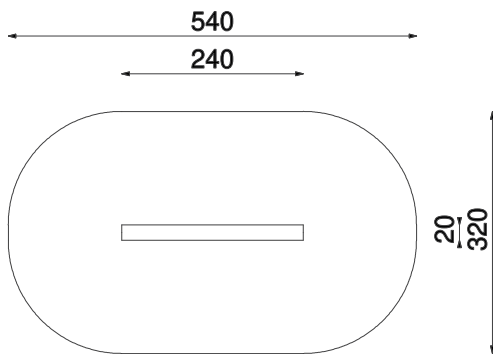

Information about the product

Dimensions	ca. 240 x 20 cm
Safety zone	ca. 540 x 320 cm
Safety zone area	ca. 15,35 m ²
Overall height	ca. 40 cm
Free fall height	ca. 40 cm
Amount of users	2
Product complies with EN 1176-1:2017-12	Yes
Availability of spare parts	Yes
Age range	3-12

According to EN 1176-1:2017-12 norm, the product requires applying a safety surface according to the product's free fall height.

Functions

SCALE 1:100

Materials

Natural robinia wood

Solid construction elements
made of black steel cleaned
in the sandblasting process.